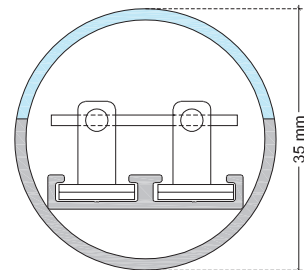

LU4TR68 / AGA-LED® TYPE RGB - Festoon

FINISH

Color Finishing Profil

Standard	Polycarbonate <i>Not suitable for swimming-pool or chlorine environment</i>

ON REQUEST

Fixation	FL (Width:+7mm - Ht:+10mm)
Connecting Cable	Two sides: in and out cables
Connecting Plug	AMS / AF or AMS-E / AF-E
Dimming Option	Dali, KNX <i>Ask technical departement for more information</i>