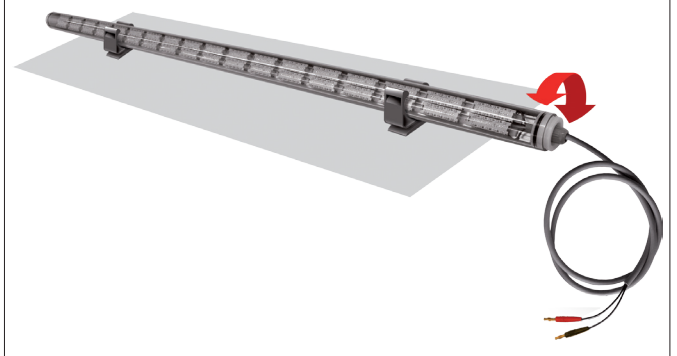

LIGHTING SOURCE

Lighting Source	Aga-Led® Type RGB
Ref	09LS05B G2
Voltage	24V
Power	2.4W
Current	Red: 20mA-Green: 40mA-Blue: 40mA
Beam Angle	120°
Lifetime	50'000h
Working T°	-20°C to +45°C
Environmental protection	Modified acrylate resin