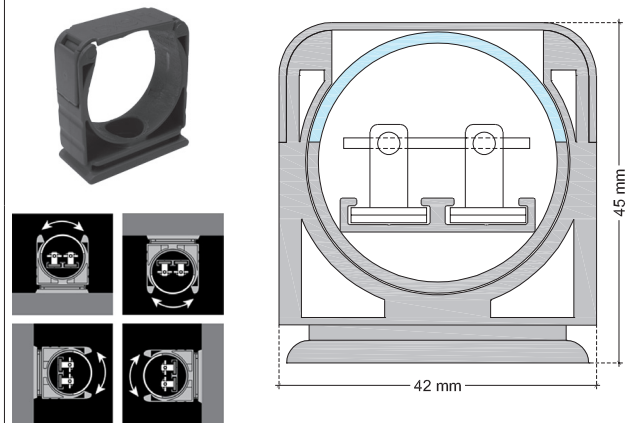

ON REQUEST: LU4T68 Fixation