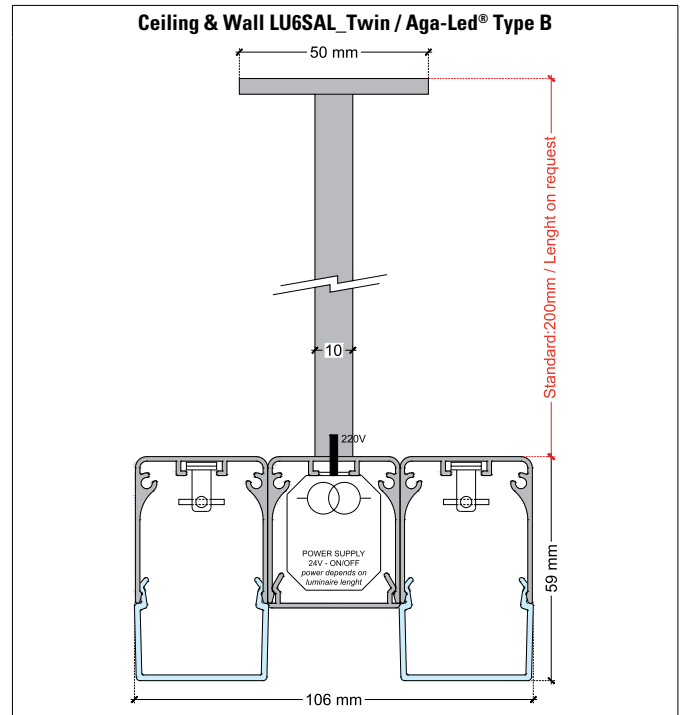

CERTIFICAT

LU6 END CAPS

Standard: ERPS-N : Ryton R-4 Black

On Request: ERPS-A : Aluminium

AGABEKOV

AGABEKOV SA Manufacture 6, ROUTE DE COMPOIS
CH-1222 VÉSENAZ - GENEVA - SWITZERLAND
Tel. +41 22 752 47 45 Fax. +41 22 752 37 08
E - mail: info@aaabekov.com

AGABEKOV SA Bureau d'etudes 6, ROUTE DE COMPOIS
CH-1222 VÉSENAZ - GENEVA - SWITZERLAND
Tel. +41 22 752 47 45 Fax. +41 22 752 37 08
Internet: www.aaabekov.com