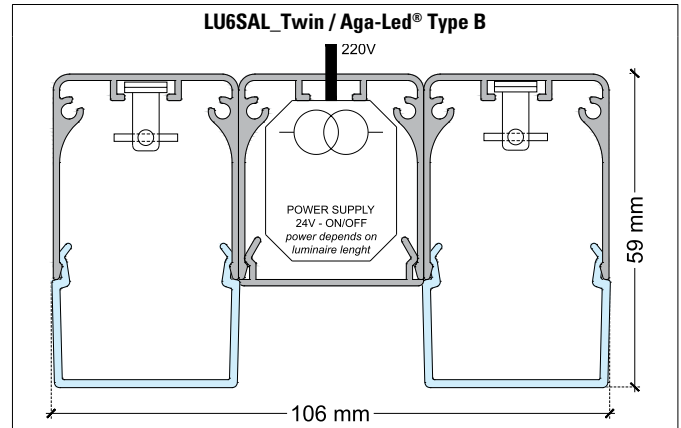

TECHNICAL DATA SHEET

Ceiling & Wall Linear Lighting / LU6SAL_Twin / Aga-Led® Type B

VERSION - 02.10.2017

STANDARD LUMINAIRE

Reference	LU6SAL (x2)
Protection Class	IP20
Lighting Source	Aga-Led® Type B
Connector	Festoon on B'Light conductor 16mm²
Size - mm	106 x 59mm without fixture
Length on measure	210mm to 3000mm
Nb Lighting Source	36 LED/m
Voltage	24V
Power	With B3: 34.56 W/m With B6: 43.2 W/m
Power Supply	Included - Power according to luminaire length
Dimmable	Yes
Cover	VSM6: Opaline Glass
End Caps	ERPS-N: Ryton R-4 Black
Fixture	Standard Height: 20cm - Number to be defined according to luminaire length

APPLICATION : WALL, CEILING OR FLOOR

FINISH

Color Finishing Profil

Standard	Natural Anodised Aluminium
On request	Thermo-enameling Power Coating RAL Color Anodising Polished Aluminium Chrome Aspect Polished Aluminium Gold Aspect

ON REQUEST

Fixture	Number to define - Height on measure
End Caps	ERPS-A: Aluminium
Dimming Option	1-10V, Dali, KNX Ask technical departement for more information

LIGHTING SOURCE

Lighting Source	Aga-Led® Type B - Generation 2	
Ref	B3	B6
Power	0.96W	1.2W
Voltage	24V	24V
Beam Angle	120°	120°
CRI	80	80
Lifetime	50'000h	
Working T°	-20°C to +45°C	

Environmental protection Modified acrylate resin

Color Temperature & Luminous Flux / Unit

	2200K	2400K	2700K	3000K	4000K
Aga-Led® B3-G2	-	97 lm	137lm	137lm	137lm
Aga-Led® B6-G2	129 lm	140 lm	166 lm	166 lm	166 lm